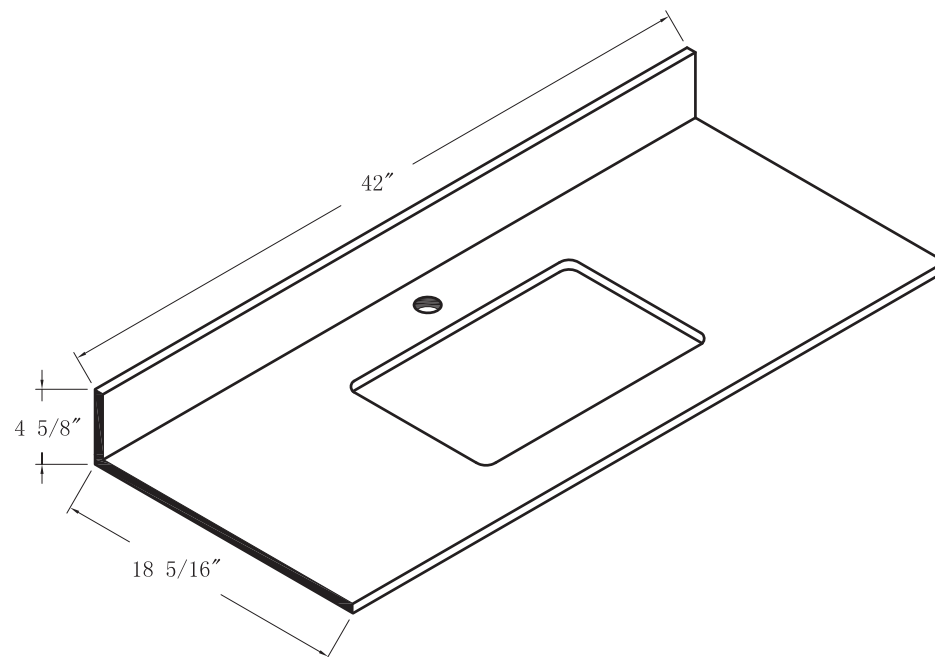

SPECIFICATIONS / TECHNICAL DATA

SINTERED STONE TOP

SINGLE SINK

42"

ATTENTION! Dimensions may vary by up to 3/8". It is highly recommended to pull all dimensions of actual model for installation and measuring purposes.

MODEL# SS48