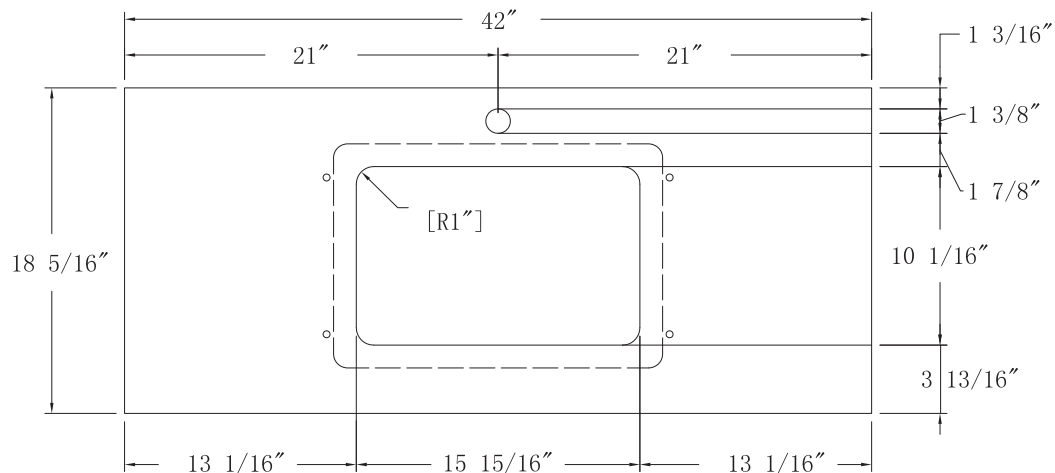

SPECIFICATIONS / TECHNICAL DATA

SINTERED STONE TOP

SINGLE SINK

42"

ATTENTION! Dimensions may vary by up to 3/8". It is highly recommended to pull all dimensions of actual model for installation and measuring purposes.

MODEL# SS48